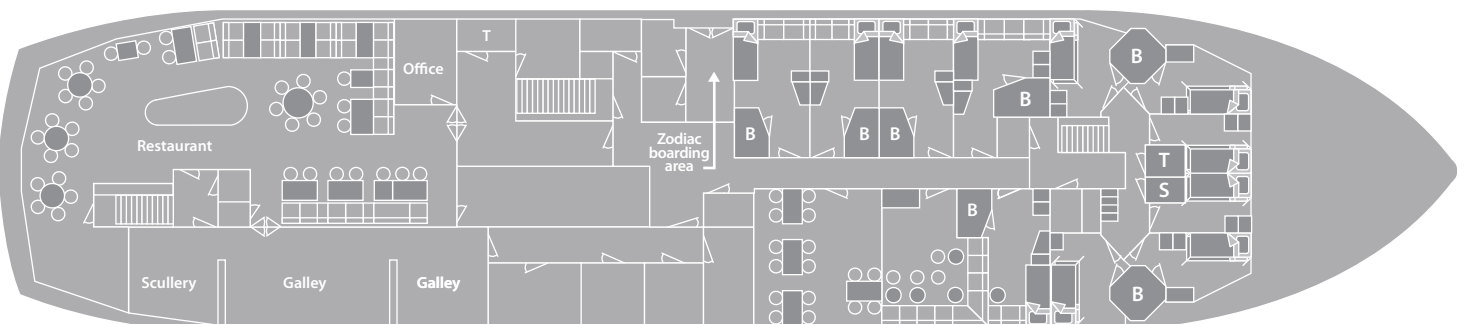

Deck 5

Deck 4

Deck 3

Deck 2

m/v Quest deckplan		
■	superior	T Toilet
■	twin window	B Bathroom
■	quadruple	
	lower berth	
	upper and lower berth	
	double bed	