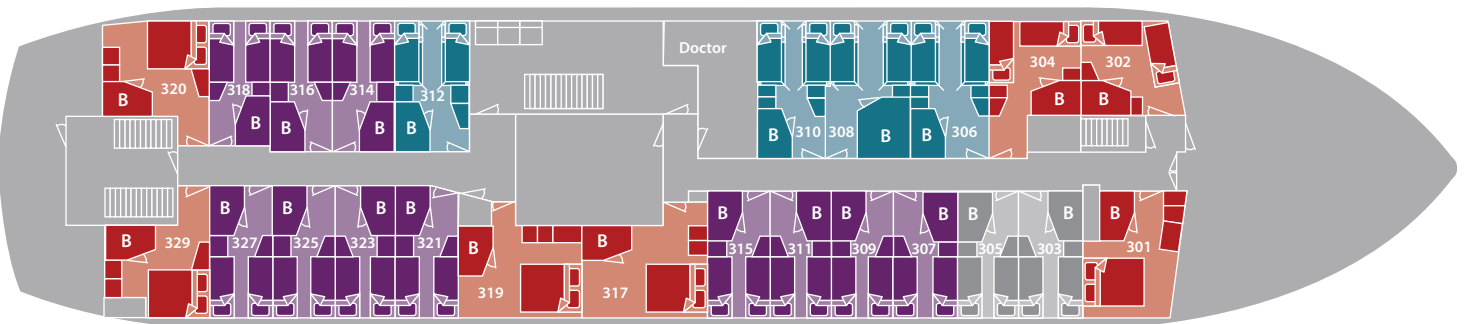

Deck 5

Deck 4

Deck 3

Deck 2

m/v Quest deckplan		
■	superior	T Toilet
■	twin window	B Bathroom
■	quadruple	
	lower berth	
	upper and lower berth	
	double bed	