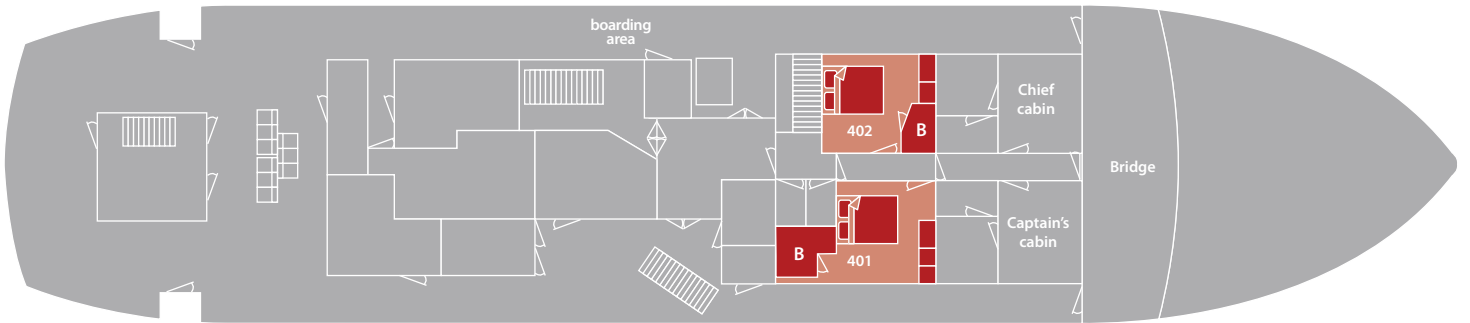

Deck 5

Deck 4

Deck 3

Deck 2

m/v Quest deckplan		
■	superior	T Toilet
■	twin window	B Bathroom
■	quadruple	
	lower berth	
	upper and lower berth	
	double bed	